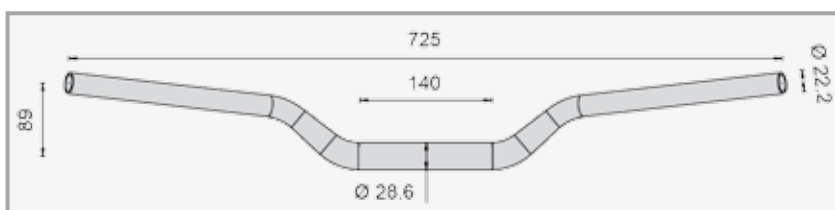

HANDLEBARS

CONICAL HANDLEBAR DIAMETER 22-29 mm ▶

COD. ART	COLOR	PRICE
MA005A	NATURAL	
MA005B	BLACK	
MA005G	GOLD	
MA005R	RED	
MA005U	BLUE	

VARIABLE SECTION HANDLEBAR, THE MOST ELEGANT AND EFFECTIVE MEANS OF VIBRATION REDUCING.

WEIGHT: 0.56 KG

HANDLEBAR DIAMETER 22 mm ▶

COD. CODE	COLOR	PRICE
MA001A	NATURAL	
MA001B	BLACK	
MA001G	GOLD	
MA001R	RED	
MA001U	BLUE	

WEIGHT: 0.46 KG